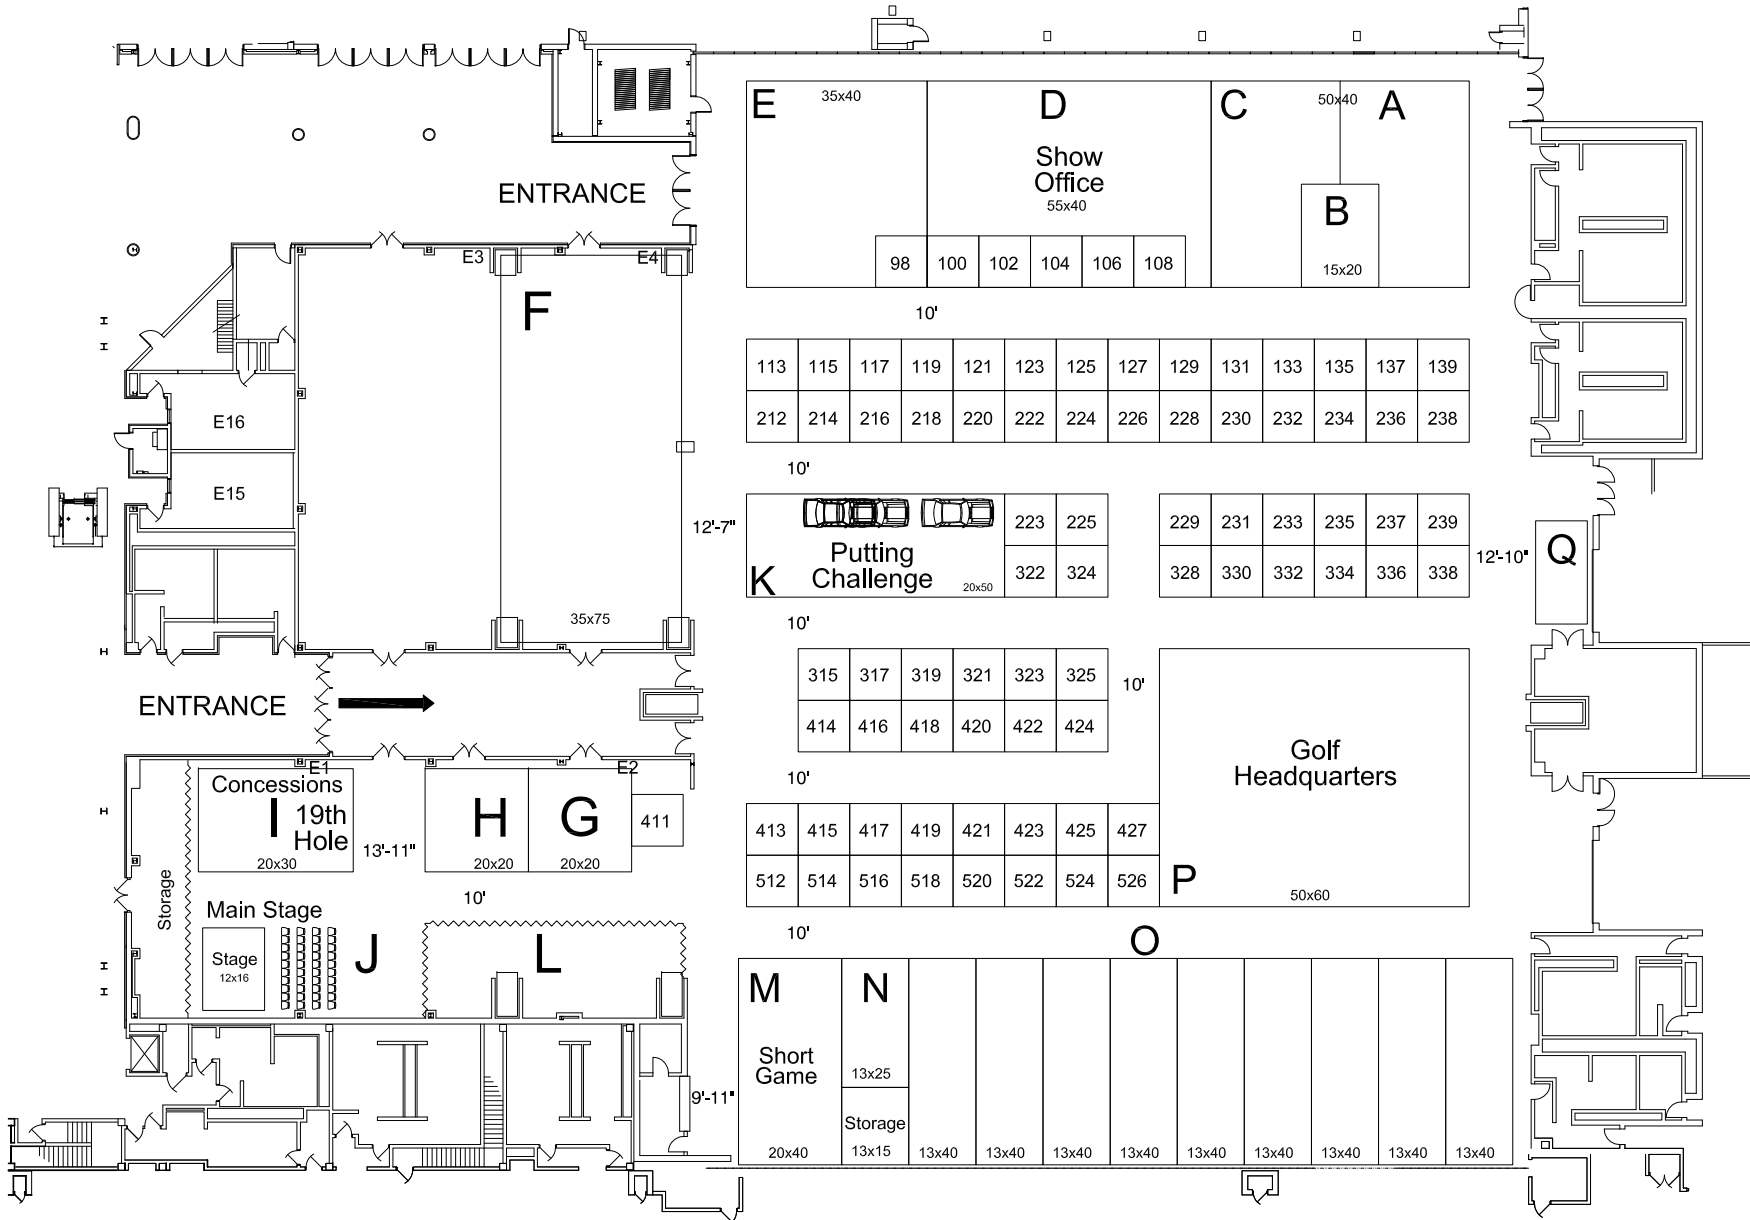

KENTUCKY EXPO CENTER LOUISVILLE, KENTUCKY EAST HALL

**Louisville Golf Expo
2017**

Louisville Golf Expo

March 3-5, 2017

KEC

Louisville, KY

East Hall

Legend:

- A Herb's Golf Supply Inc.
- B KP / Long Drive
- C Show Office
- D Weston golf
- E Fairway Custom Golf
- F FCG of Terre Haute LLC
- G Absolute Golf Ball
- H 19th Hole / Concessions
- I Main Stage
- J Putting Challenge
- K Golf House Kentucky
- L Short Game
- N Free Lesson Area
- O Testing & Fitting Zone
- P Golf Headquarters
- Q Golfmart Kentucky

AE: Randy White

Show Number: 3860-17

Drawn By: M, Otman

Revised: 2/17/2017 9:09 AM

File: 3860-4-17 louisville golf expo_r5.dwg

fern

3752 Crittenden Drive
Louisville, KY. 40209
502-367-0254